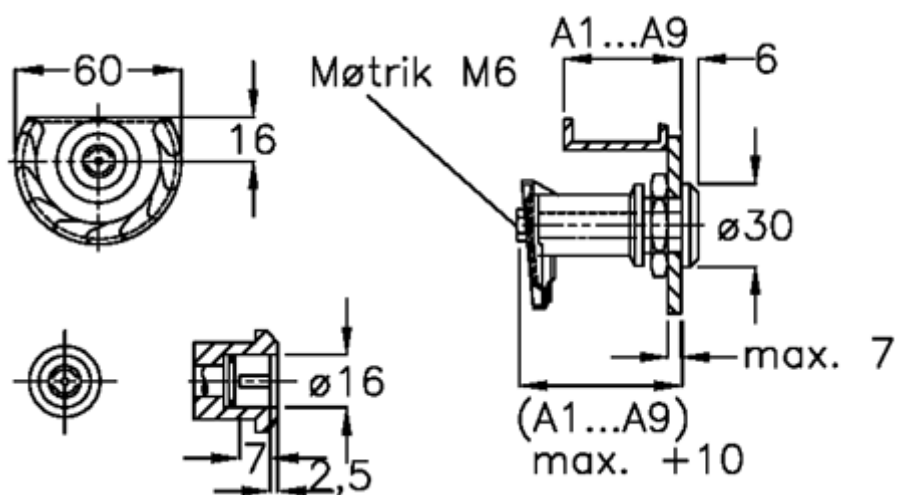

Data Sheet

Article number: 20918031

Description: E+G Door lock
GN 119-VDE-A1

Measures

Door + frame thickness = 17-25

Measure type = A1